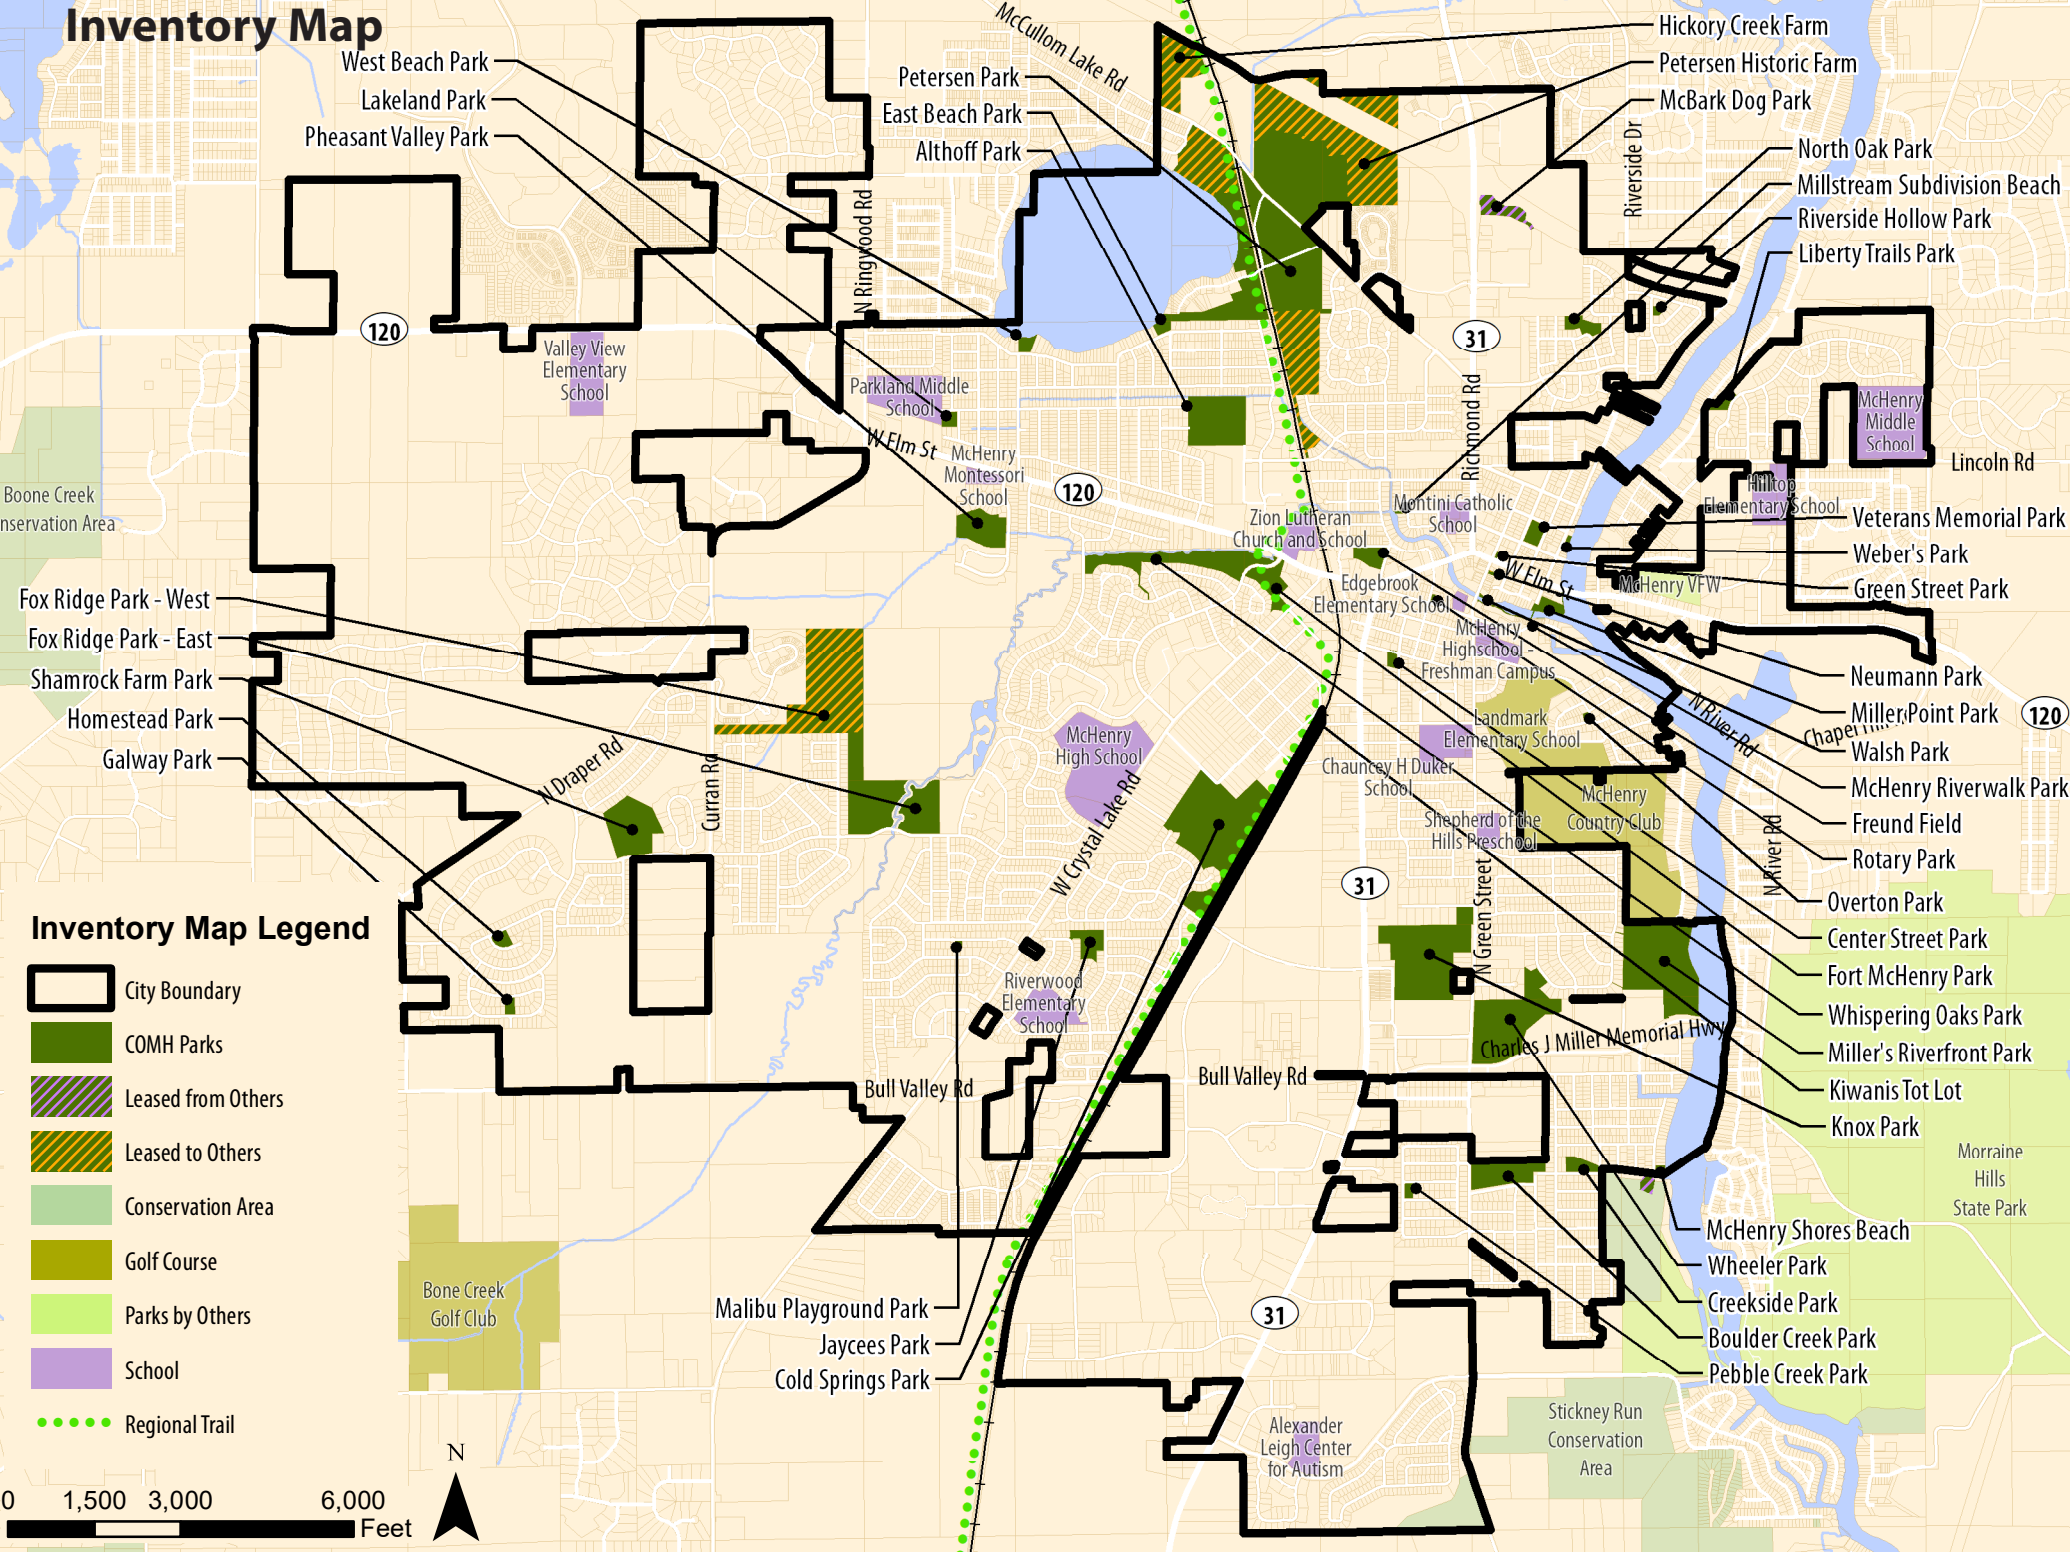

Inventory Map

West Beach Park
Lakeland Park
Pheasant Valley Park

Petersen Park
East Beach Park
Althoff Park

Hickory Creek Farm
Petersen Historic Farm
McBark Dog Park

North Oak Park
Millstream Subdivision Beach
Riverside Hollow Park
Liberty Trails Park

Lincoln Elementary School

Lincoln Rd

Veterans Memorial Park
Weber's Park
Green Street Park

Fox Ridge Park - West
Fox Ridge Park - East
Shamrock Farm Park
Homestead Park
Galway Park

N Draper Rd

Curran Rd

McHenry High School

120

31

Edgebrook Elementary School

McHenry High School Freshman Campus

Landmark Elementary School

McHenry VFW

Neumann Park
Miller Point Park
Walsh Park

120

31

Alexander Leigh Center for Autism

Stickney Run Conservation Area

McHenry Shores Beach
Wheeler Park
Creskide Park
Boulder Creek Park
Pebble Creek Park

Morraine Hills State Park

Whispering Oaks Park
Miller's Riverfront Park
Kiwanis Tot Lot
Knox Park